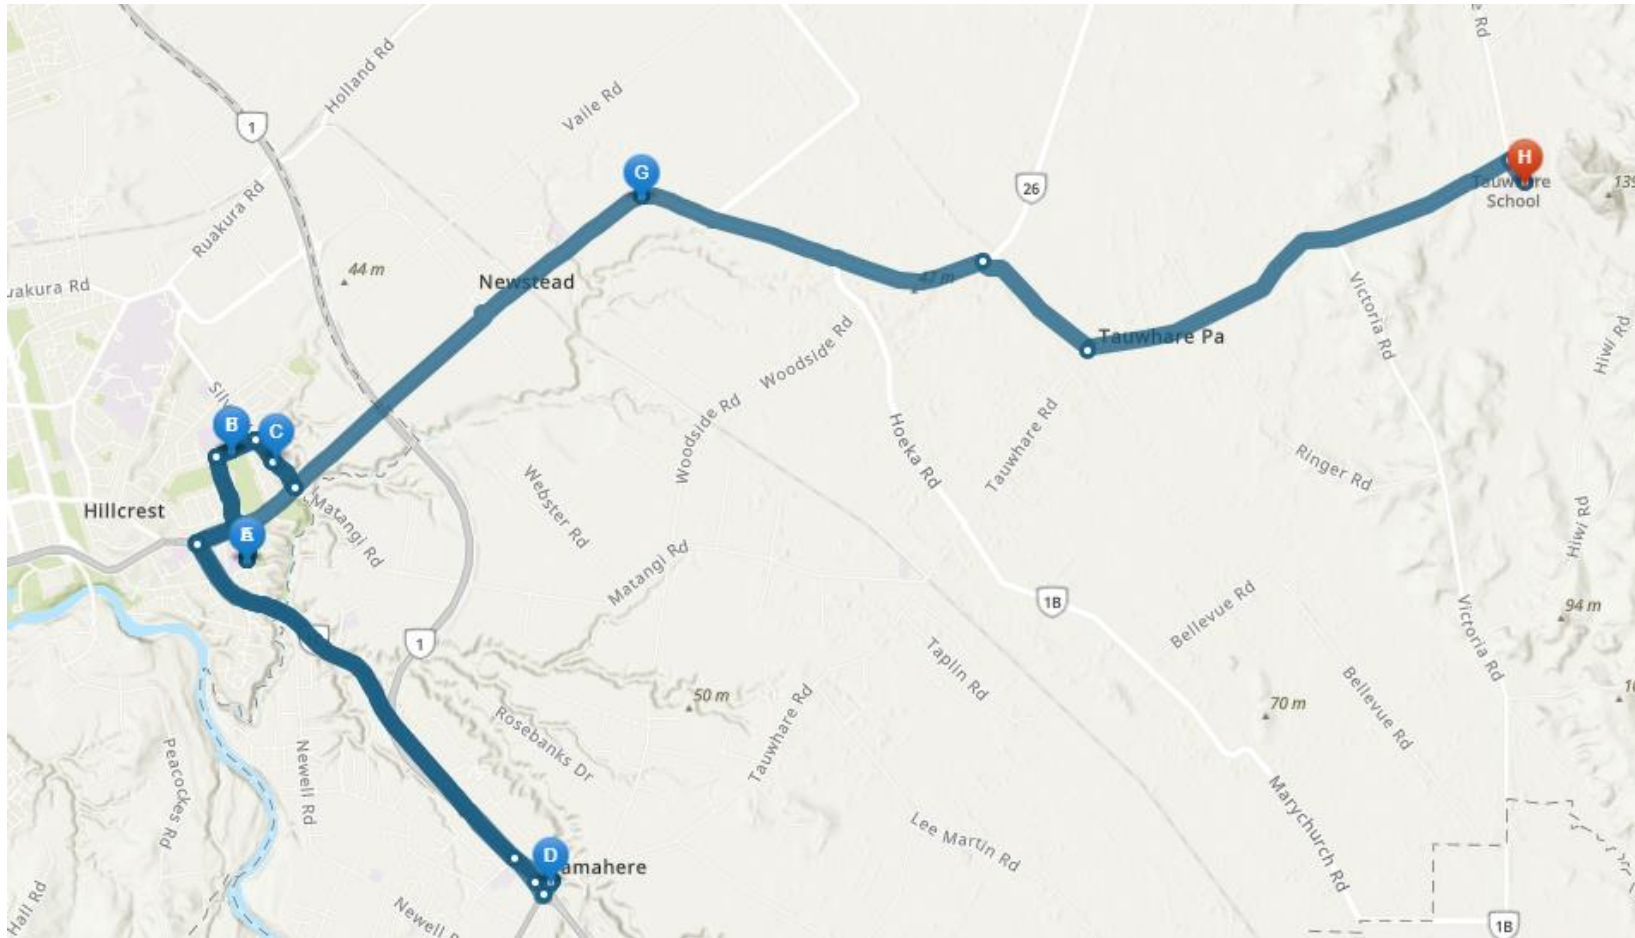

## D030516 PM

Route and directions for D030516\_PM\_ACTIVE

### Route Details

- 27.59km

## Directions

1.  Start at Berkley Normal Middle School, 26 Berkley Ave, Hillcrest, Hamilton, 3216, NZL
2.  Go north on Berkley Ave toward Eton Dr
3.  Turn left on Morrinsville Rd (SH 26)
4.  Turn right on Morris Rd
5.  Turn right on Masters Ave
6.  Arrive at Hillcrest High School, 132 Masters Ave, Silverdale, Hamilton, 3216, NZL, on the right
7.  Depart Hillcrest High School, 132 Masters Ave, Silverdale, Hamilton, 3216, NZL
8.  Continue east on Masters Ave
9.  Turn right on Silverdale Rd
10.  Turn right on Morrinsville Rd (SH 26)
11.  At the roundabout, take the first exit onto SH 1 / Thermal Explorer Hwy toward Rotorua / Airport / Taupo
12.  Take the ramp on the left to SH 21 toward Tamahere / Matangi
13.  At the roundabout, take the first exit toward Matangi / Tauwhare
14.  At the roundabout, take the third exit toward Hamilton
15.  Take the ramp and go on Cambridge Rd (SH 1)
16.  At the roundabout, take the third exit onto SH 26 toward Coromandel / Peninsula
17.  Turn right on Berkley Ave
18.  Arrive at Berkley Normal Middle School, 26 Berkley Ave, Hillcrest, Hamilton, 3216, NZL, on the right
19.  Depart Berkley Normal Middle School, 26 Berkley Ave, Hillcrest, Hamilton, 3216, NZL
20.  Go back north on Berkley Ave
21.  Turn left on Morrinsville Rd (SH 26)
22.  Turn right on Morris Rd
23.  Turn right on Masters Ave
24.  Arrive at Hillcrest High School, 132 Masters Ave, Silverdale, Hamilton, 3216, NZL, on the right
25.  Depart Hillcrest High School, 132 Masters Ave, Silverdale, Hamilton, 3216, NZL
26.  Continue east on Masters Ave
27.  Turn right on Silverdale Rd
28.  Turn left on SH 26 (Morrinsville Rd)

29.  Turn right on Platt Rd
30.  Make a sharp left on Tauwhare Rd
31.  Turn right on Scotsman Valley Rd
32.  Finish at Tauwhare School, 26 Scotsman Valley Rd, Tauwhare, Hamilton, 3287, NZL, on the right